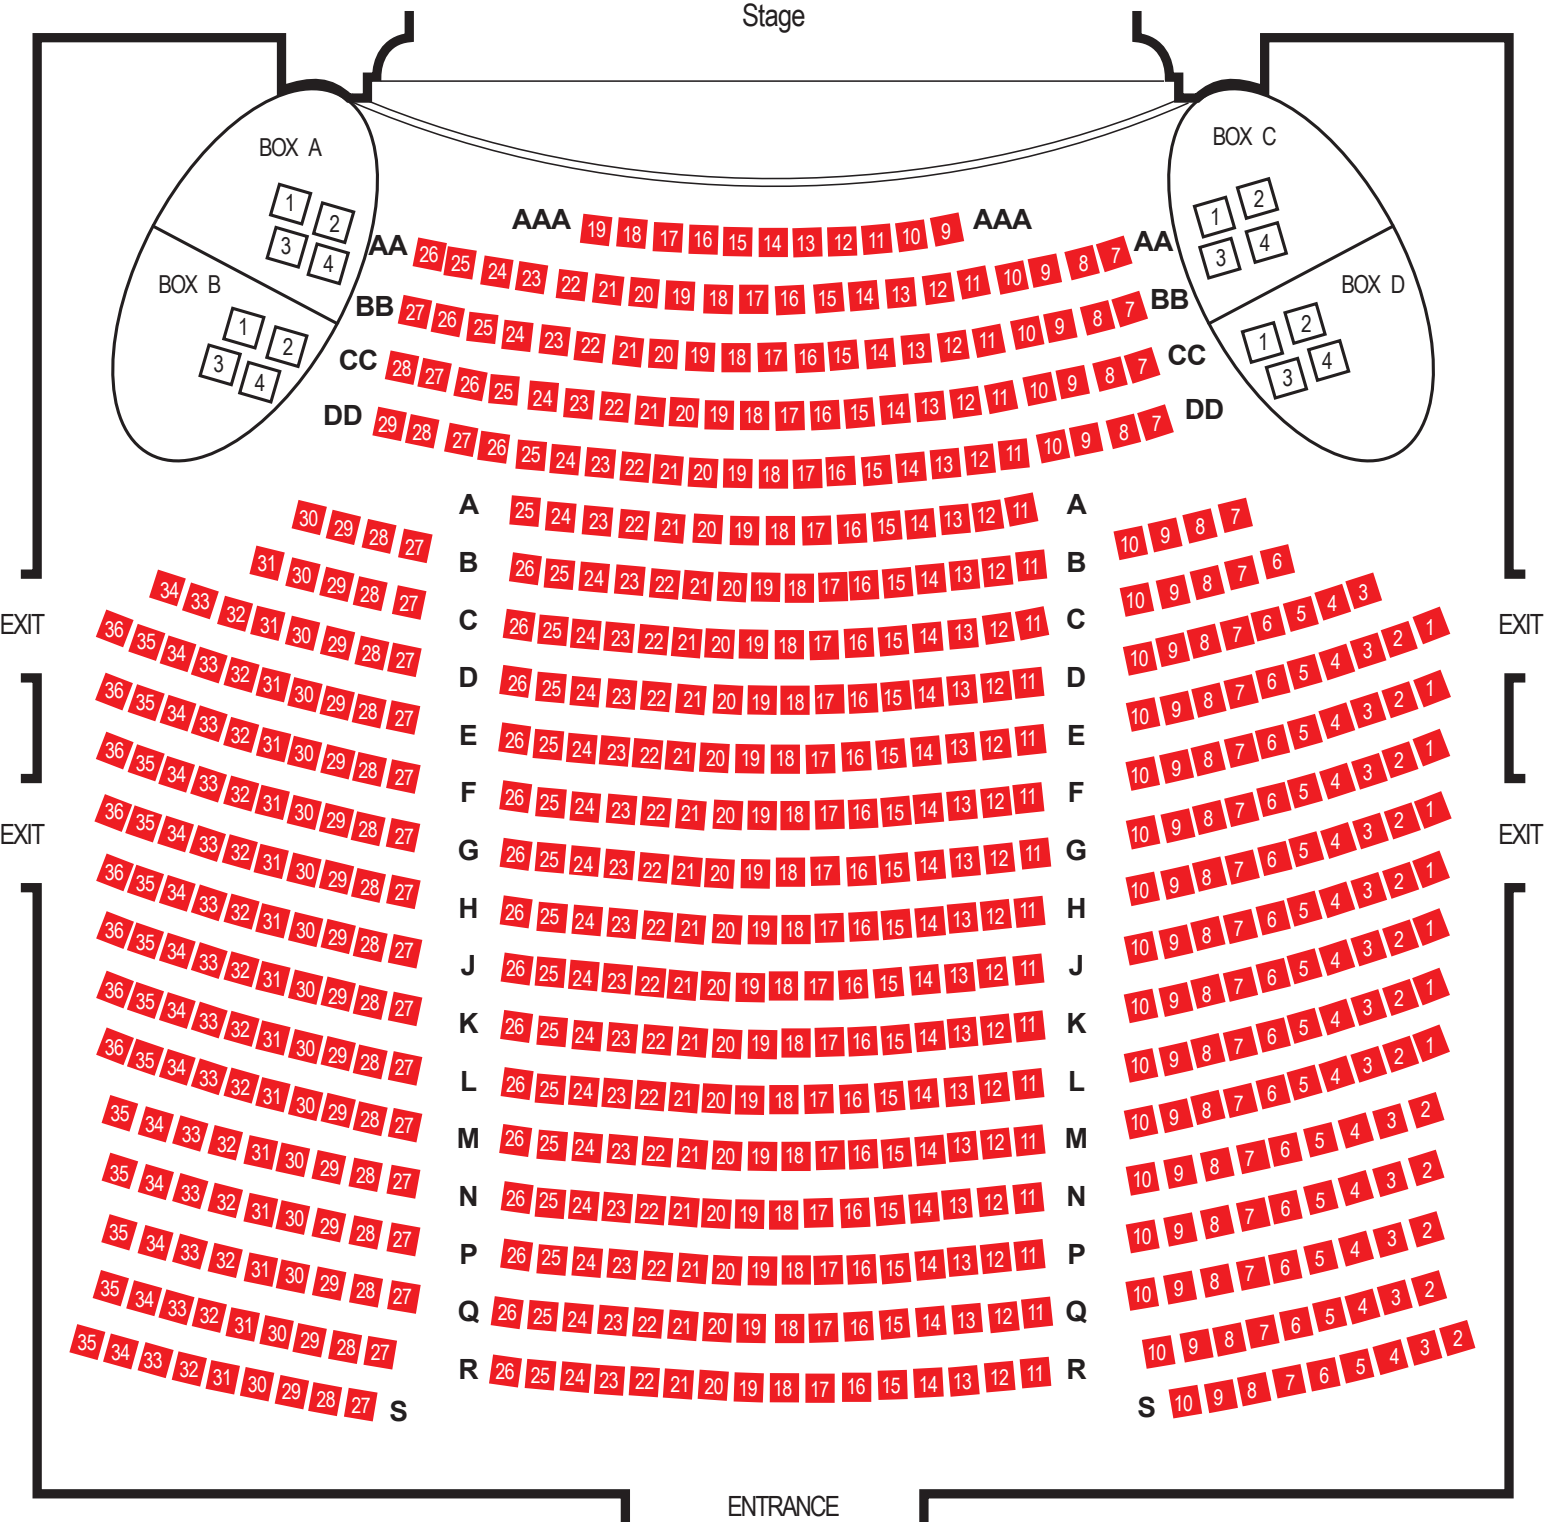

Royal Alexandra Orchestra

seating map

Royal Alexandra Dress Circle seating map

Royal Alexandra Balcony seating map